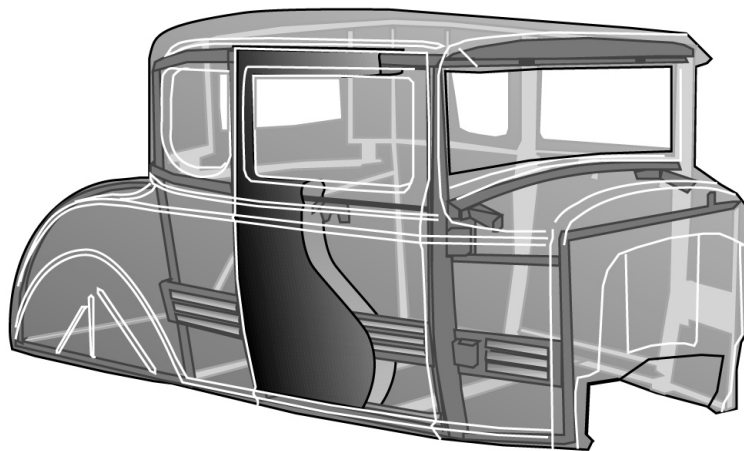

1930-31 5 Window Coupe Body

- **Fiberglass body**
 - Steel reinforced
 - Hand laminated fiberglass
 - Drip rails installed
 - Garnish moldings included
- **Recessed Firewall**
 - Minimal recess design for Chevy V8

Built-in internal steel reinforcing for safety & strength

- **Cockpit Structure**

- Surrounded by a box tubing "cage"
- Upper shoulder harness mounts behind door
- Seat belt mounts on floor
- Steel side rail reinforcement from cowl to rear of cockpit

- **Dash Structure**

- Designed as defroster plenum
- Provisions for steering column

- **Hard mounting points**

- Door hinges
- Door latches
- Door handles
- Trunk hinges
- Wiper motor
- Steering Column
- Seat belts and shoulder harness

1930-31 5 Window Coupe Body

- **Street Rod Features**
 - Chopped 2"
 - Flush mounted doors
(original Ford doors overlapped at back).
 - Cowl top molded with body.
- **Doors installed**
 - **Hidden hinges and "bear jaw" latches**
 - Inner and outer panels like original
 - Garnish moldings included
 - Mounts for 32-38 square shaft inside handles installed
 - Outside handle mounts optional.
 - Hidden hinges swing nearly level
 - Uses "stock" window felt, snap in installation
 - Manual or power windows optional
- **Swing out or Glue in Windshield options**
 - Studs for swing out windshield included
 - Spacer for glue in windshield easily fabricated