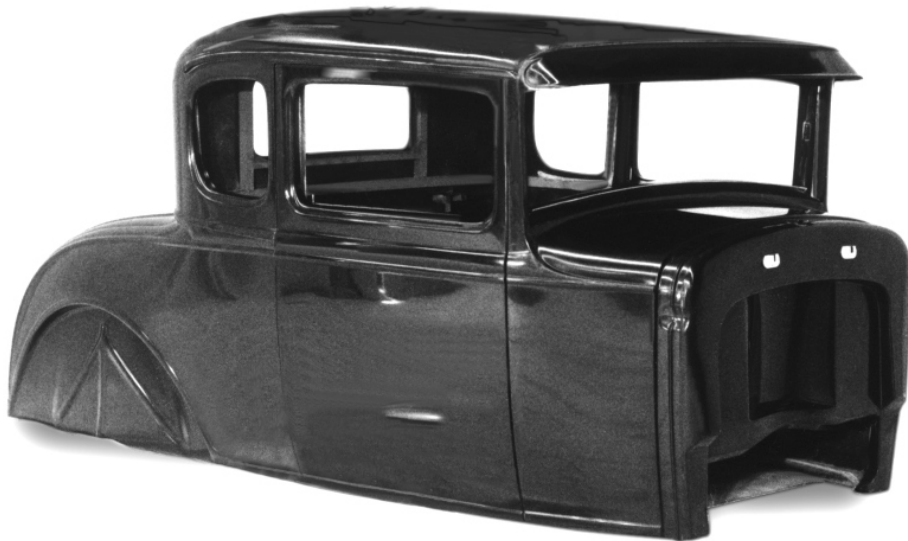

1930-31 5 Window Coupe Body

- **Fiberglass body**
 - Steel reinforced
 - Hand laminated fiberglass
 - Drip rails installed
 - Garnish moldings included
- **Recessed Firewall**
 - Minimal recess design for Chevy V8

Built-in internal steel reinforcing for safety & strength

- **Cockpit Structure**

- Surrounded by a box tubing "cage"
- Upper shoulder harness mounts behind door
- Seat belt mounts on floor
- Steel side rail reinforcement from cowl to rear of cockpit

1930-31 5 Window Coupe Body

- **Street Rod Features**
 - Chopped 2"
 - Flush mounted doors
(original Ford doors overlapped at back).
 - Cowl top molded with body.
- **Doors installed**
 - **Hidden hinges and "bear jaw" latches**
 - Inner and outer panels like original
 - Garnish moldings included
 - Mounts for 32-38 square shaft inside handles installed
 - Outside handle mounts optional.
 - Hidden hinges swing nearly level
 - Uses "stock" window felt, snap in installation
 - Manual or power windows optional
- **Swing out or Glue in Windshield options**
 - Studs for swing out windshield included
 - Spacer for glue in windshield easily fabricated