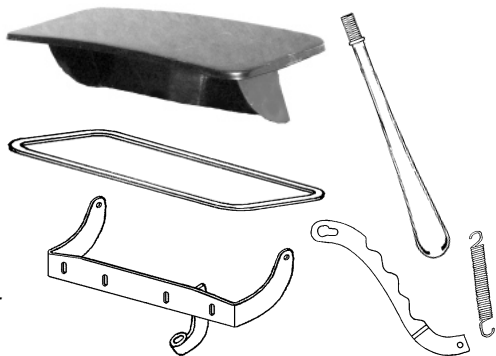

1932 Passenger - 1933-34 Pickup Cowl and Dash Parts

Cowl Vent Parts

Note: 1932 cars and 1932-34 pickups used two different cowl vents, with matching type hinges. "Type A" used a vertical inner deflector, "Type B" used an angled inner deflector.

B-35262-A	Steel, type A, slightly oversize, needs rework	185.00	ea
CV32A	Fiberglass, type A, modified to use screen	not.avbl	
B-35337	Cowl Vent Handle, stainless	27.50	ea
B-35576	Cowl Vent Rubber Gasket	15.00	ea
B-35260-A	Hinge, "type A"	65.00	ea
B-35295	Inner Steel Gutter, steel,	125.00	ea
B-35269	Ratchet	15.00	ea
B-35276	Spring	7.50	ea