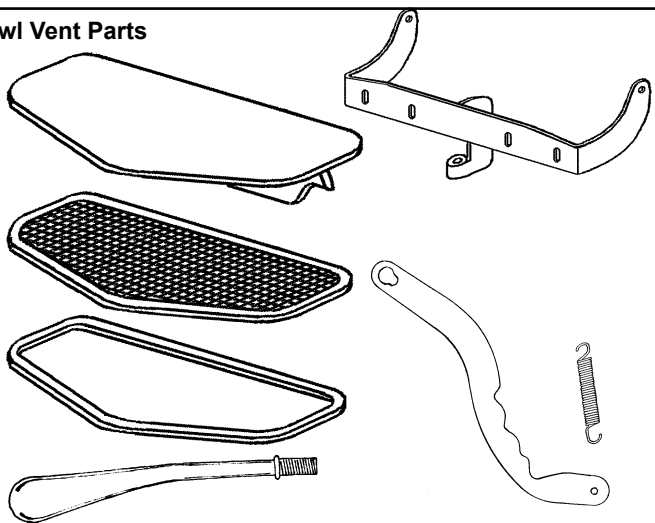

## 1933-34 Passenger Cowl & Dash Parts

### Cowl Vent Parts

40-35337	Cowl Vent Handle, stainless	30.00 ea
40-700616	Cowl Vent Gasket, rubber	20.00 ea
40-700590	Cowl Vent Screen	55.00 ea
40-700600-B	Cowl Vent Lid, steel	100.00 ea
40-35260	Cowl Vent Hinge	60.00 ea
40-35269	Ratchet	10.00 ea
40-35276	Spring	5.00 ea

### 1933-34 Roadster & Phaeton Dash Panels

DPF33RPH	1933 filled, fiberglass, no glove box hole	230.00 ea
DPFG33RPH	1933 filled, fiberglass, w/ glove box hole	230.00 ea
DPF34RPH	1934 filled, fiberglass, no glove box hole	230.00 ea
DPFG34RPH	1934 filled, fiberglass, w/ glove box hole	230.00 ea
DPF3334RPH-32	1932 filled style	230.00 ea
DPF3334RPH-40	1940 style, fiberglass, w/ glove box hole order glove box lid, hinge and latch in 1940 section.	315.00 ea