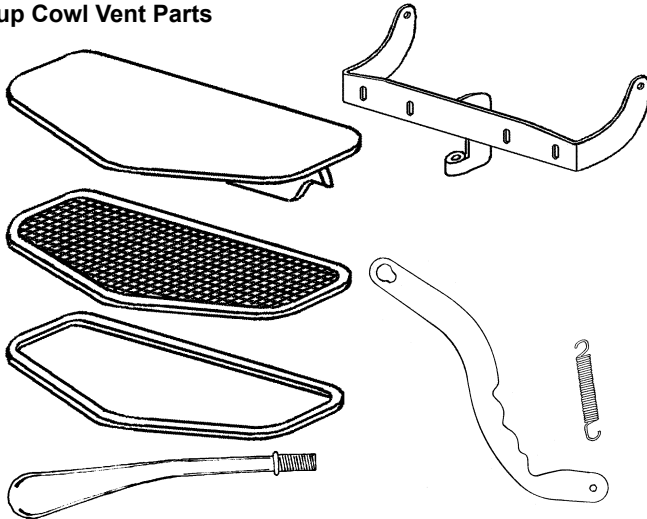

## 1935-36 Cowl and Dash Parts

### Passenger Cowl Vent Parts

40-35337	Handle, stainless	30.00 ea
48-700616	Gasket, rubber	20.00 ea
48-700590	Screen	27.50 ea
48-35269	Ratchet	30.00 ea

### Pickup Cowl Vent Parts

40-35337	Cowl Vent Handle, stainless	30.00 ea
40-700616	Cowl Vent Gasket, rubber	20.00 ea
40-700590	Cowl Vent Screen	55.00 ea
40-700600-B	Cowl Vent Lid, steel	100.00 ea
40-35260	Cowl Vent Hinge	60.00 ea
40-35269	Ratchet	10.00 ea
40-35276	Spring	5.00 ea