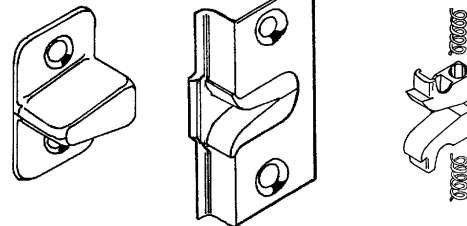

Front door 1933-48, Rear door 1935-48 Station Wagon

B-46421	Dovetail, stainless, polished	15.00 ea
40-46412-BS	Dovetail socket: Plain	not.avbl
40-46412-SS	Dovetail socket: Stainless	50.00 pr
B-702574-RK	Dovetail socket repair kit	7.50 ea

Door Check Straps:

Rubber Loop Style

Loop Check Straps

A-162592-6	6"	7.50 ea
A-162592-7	7"	7.50 ea
A-162592-8	8"	7.50 ea