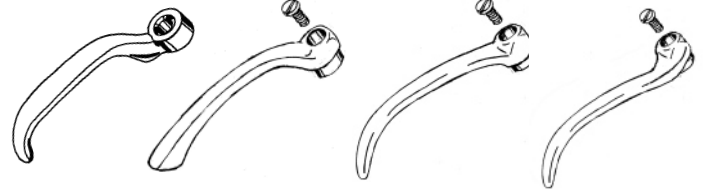

Door Handle: 1937

Handles, Die cast, Chrome Plated

78-702350	not.avbl
-----------	----------

Rubber Pads

48-702356	5.00 pr
-----------	---------

Screws, stainless, set of 4

B-46212-WS	2.50 set
------------	----------

Outside Door Handle: 1938-40

Handles, Die cast, Chrome Plated

81A-702350-A	45.00 ea
--------------	----------

Rubber Pads

48-702356	5.00 pr
-----------	---------

Mount screws, stainless 3/4" set of 4

B-46212-WS	2.50 set
------------	----------

Tailgate Handle 1938-39

Locking, w/keys, mount outside lid. Die Cast, chrome plated. Will fit 1928-37.

48-702352	Handle	50.00 ea
B-41648	Rubber pad	5.00 ea
A-41606-LW	Lockwasher only	1.00 ea

Inside Door Handles