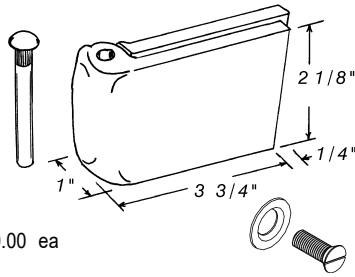

**Door Hinges:  
1933-34 Roadster**

Investment cast steel.  
Hinge pin holes are drilled. Mounting  
holes are not drilled. Lower hinges  
lengths supplied, trim to upper hinge  
length.

**Set of 4 hinges with plain pins**

40-35600-S 650.00 ea

**Hinge Pins**

B-46335 Hinge pin, plain 2.50 ea  
B-46335-SS Hinge pin, stainless 5.00 ea  
B-46335-XS Hinge pin, stainless, extra long 5.00 ea

**Hinge to body**

**Plain**  
Screw, 1" B-35600-M100 2.00 ea  
Washer B-35600-WW 1.00 ea