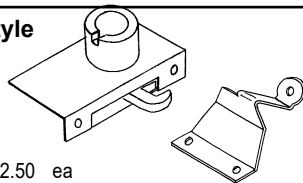

**Rumble Hinges:**

**1933-34 Coupe, Roadster, Cabriolet**

*Hinge Kits Include  
cast hinges, cast  
pivot brackets, and  
pivot rod.*

**Hinge Kit:**

40-713570-S	1933-34, cast iron, imported	60.00 set
B-526898-S	Hinge mount reinforcement on body	15.00 pr
B-526812	Counterbalance spring bracket	10.00 pr
B-526813	Counterbalance spring	15.00 pr
B-526814	Counterbalance arm, cast aluminum	40.00 ea

**Rumble Lid Latch: Remote Style, Coupe & Cabriolet**

1933-34

B-527102	Latch	27.50 ea
B-527103	Mount bracket, to drip rail	15.00 ea
40-715600	Handle mount & link, Coupe	27.50 ea
40-765780	Striker, 1933-34, cast stainless	60.00 ea

**Deck Lid Latch, Outside Handle Style**

**Trunk Lid Latch (Coupe and Roadster)**

**Rumble Lid Latch (1933-34 roadster)**

A-41604-B 100.00 ea

**Trunk Lid Striker**

40-41615 1933-34 12.50 ea

**Deck Lid Bumpers and Stops:**