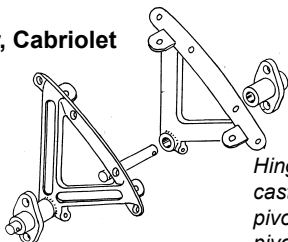

40-701980 Lower seal, 1 required per door 10.00 ea

**Trunk Hinges**

**1933-34 Roadster & Coupe**

Cast 304 Stainless hinges, can be  
polished or painted.  
Made in USA

40-713572-TS 400.00 pr

**Trunk Prop:**

40-41530 Prop Arm, 1933-34 90.00 ea  
A-41530-MB Sholder bolt on body 5.00 ea

\* Parts with price listed as "not.avbl" are not known to be available at this time, but are listed for reference.

**1933-34 Roadster and Phaeton Door, Deck lid, and Interior, cont**

**Rumble Hinges:**

**1933-34 Coupe, Roadster, Cabriolet**

*Hinge Kits Include  
cast hinges, cast  
pivot brackets, and  
pivot rod.*

**Hinge Kit:**

40-713570-S	1933-34, cast iron, imported	60.00 set
B-526898-S	Hinge mount reinforcement on body	15.00 pr
B-526812	Counterbalance spring bracket	10.00 pr
B-526813	Counterbalance spring	15.00 pr
B-526814	Counterbalance arm, cast aluminum	40.00 ea