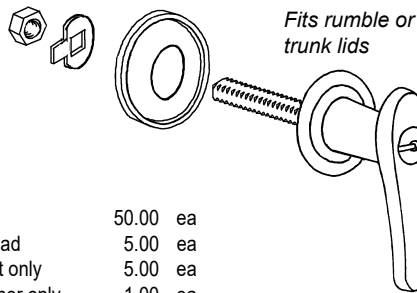

Rubber Pads  
B-35630 5.00 pr

Mount screws, stainless 3/4" set of 4  
B-46212-MS 2.50 set

**Inside Door Handle:**

A-702400-C Inside door handle, chrome 10.00 ea  
40-48139-B Escutcheon, chrome 7.50 ea  
B-48284 Escutcheon spring (under upholstery) 0.50 ea

**Special "inside handle only" adaptor shaft**

To use inside handle only on roadster door latches and Wescott 1933-34 handle linkage.

A-702400-CAS adaptor shaft 35.00 ea

**Deck Lid Handle: 1932-34 Rumble or Trunk Lid Handle**

Locking, w/keys,  
mount outside lid.  
Die Cast, chrome

plated. Will fit 1928-37.

40-702352 Handle 50.00 ea  
B-41648 Rubber pad 5.00 ea  
A-41606-S Acorn nut only 5.00 ea  
A-41606-LW Lockwasher only 1.00 ea

**Door Hinges:  
1933-34 Roadster**

Investment cast steel.  
Hinge pin holes are drilled. Mounting  
holes are not drilled. Lower hinges  
lengths supplied, trim to upper hinge  
length.

**Set of 4 hinges with plain pins**