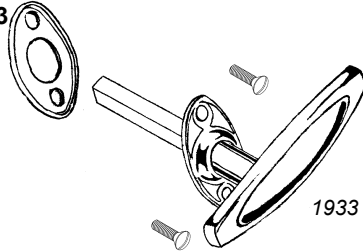

**1933-34 Roadster and Phaeton, Door, Deck lid, and Interior**

**Outside Door Handle: 1928-33  
Roadster & Phaeton**

1933 Handles, Die Cast, Chromed  
A-702350-O 35.00 ea

1934 Handles  
40-702350-O not.avbl

Rubber Pads  
B-35630 5.00 pr

Mount screws, stainless 3/4" set of 4  
B-46212-MS 2.50 set

**Inside Door Handle:**

A-702400-C Inside door handle, chrome 10.00 ea  
40-48139-B Escutcheon, chrome 7.50 ea  
B-48284 Escutcheon spring (under upholstery) 0.50 ea

**Special "inside handle only" adaptor shaft**

To use inside handle only on roadster door latches and Wescott 1933-34 handle linkage.

A-702400-CAS adaptor shaft 35.00 ea

**Deck Lid Handle: 1932-34 Rumble or Trunk Lid Handle**

Locking, w/keys,  
mount outside lid.  
Die Cast, chrome

plated. Will fit 1928-37.

40-702352 Handle 50.00 ea  
B-41648 Rubber pad 5.00 ea  
A-41606-S Acorn nut only 5.00 ea  
A-41606-LW Lockwasher only 1.00 ea