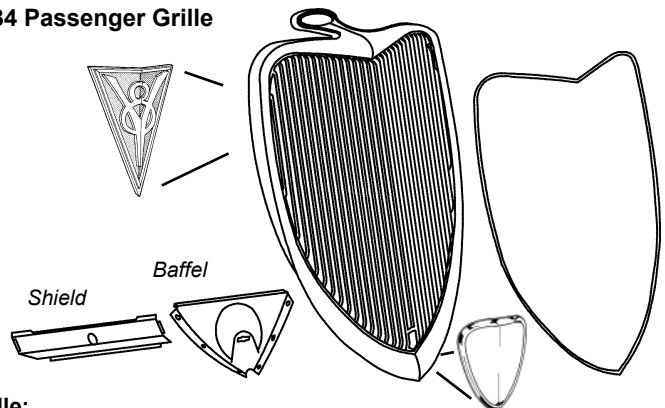

Grille Ornament, chrome

40-8215	50.00 ea
---------	----------

Ford Emblem

Chrome with blue background

40-8212-B	20.00 ea
-----------	----------

1934 Passenger Grille

Grille:

Stamped steel, chrome plated. Nice reproduction of the original. Has the stock radiator cap neck at the back of the grille. Use with 3 piece or 4 piece hoods.

40-8200-B	Grille: chrome, stock style	not.avbl
40-8234	Trim ring, stainless, w/clips and lower joint	115.00 ea
40-8234-LC	Trim ring lower joint only, stainless	17.50 ea
40-20001	Trim ring mounting clips only, 12 pcs	12.50 set
40-18700-B	Bug screen, includes mount springs)	not.avbl