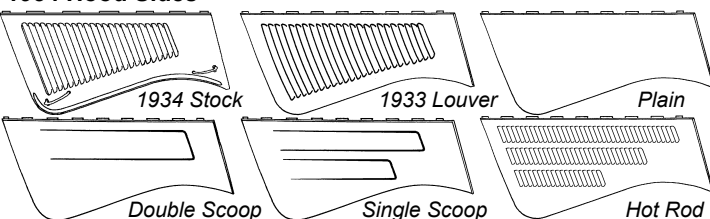

1934 Hood Sides

Note: Handles included only with 1934 4-piece side panels. Bottom reveal only on 1934 Stock 4-piece side panels

1933 curved louvers	40-16712-B3	550.00 pr	1934 straight louvers	40-16712-B	350.00 pr	Sides, plain	40-16712-BP	350.00 pr	Sides, hot rod louver	40-16712-BH	350.00 pr	Sides, single scoop	40-16712-BS	675.00 pr	Sides, double scoop	40-16712-BS2	1000.00 pr

Hood Hinges (Stock 4pc Hood)

Hood hinge bracket, front or rear	B-8220	Stainless	25.00 ea
Center stainless hinge strip, 33" long	40-16632	Stainless	30.00 ea
Side panel hinge rods, 39"	40-16631-S	Stainless	40.00 pr