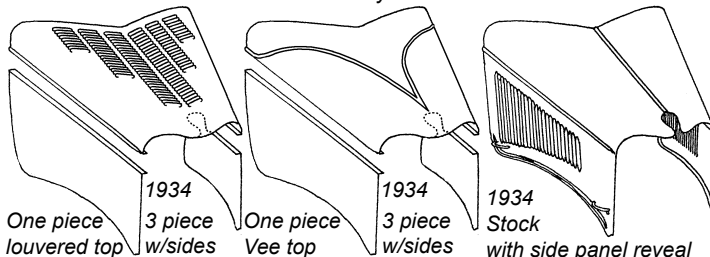

1934 4 Piece Hoods

Center hinge strip included with top panels, side panels include hinge rods, handles and latch assembly.

1934 Hood Top	4-Piece Hood	625.00 ea	3-Piece Hood (1pc top)	700.00 ea
Top, plain (w/cutout)	40-16710-B	775.00 ea	40-16710-B3	875.00 ea
Top, louvered (w/cutout)	40-16710-BL4		40-16710-B3L	700.00 ea
Top, plain, no cutout			40-16710-B3F	875.00 ea
Top, louvered, no cutout			40-16710-B3FL	875.00 ea
Top, V reveal, no cutout			40-16710-B3V	875.00 ea