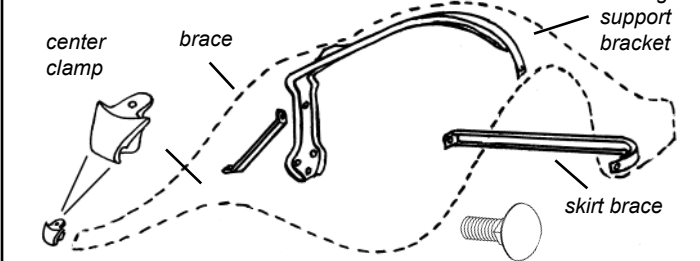

Front Fender Brackets

40-16025-PR	Fender/headlight support	85.00 pr
40-16067	Fender bracket to frame brace	12.50 ea
40-16094	Front fender skirt brace	25.00 ea
B-16026-S2	Fender brace to fender bolts, stainless	5.00 pr
40-16088-B	Center clamp, plain steel	not.avbl
40-16088-SS	Center clamp, stainless	60.00 ea