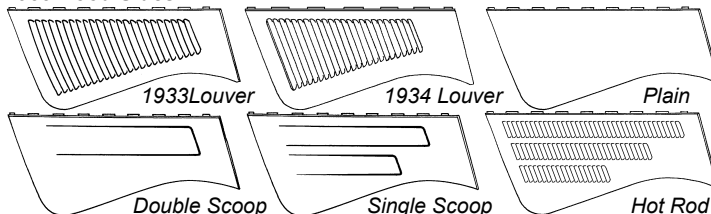

1933 Hood Sides

1933 Louvers, w/reveal	40-16712-A	825.00 pr	1934 Louvers, smooth	40-16712-AN	550.00 pr	Plain, w/reveal	40-16712-AP	400.00 pr	Hot rod louver, w/reveal	40-16712-AH	400.00 pr	Hot rod louver, smooth	40-16712-AHN	350.00 pr	Single scoop, w/reveal	40-16712-AS	725.00 pr	Single scoop, smooth	40-16712-ASN	675.00 pr	Double scoop, w/reveal	40-16712-AS2	1050.00 pr	Double scoop, smooth	40-16712-AS2N	1000.00 pr

Hood Hinges (Stock 4pc Hood)

Hood hinge bracket, front or rear	B-8220	Stainless	25.00 ea
Center stainless hinge strip, 33" long	40-16632	Stainless	30.00 ea
Side panel hinge rods, 39"	40-16631-S	Stainless	40.00 pr