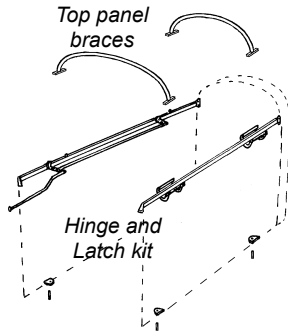

* Parts with price listed as "not.avbl" are not known to be available at this time, but are listed for reference.

1933-34 Passenger Grille, Hood, Fenders and Running Boards, cont

Hinge and Braces for 3-Piece Hoods

Top Panel Braces

3/8" round steel braces provide extra support. Minimizes flexing and helps to avoid cracking paint and smooths operation of hidden hinges.

40-16714-DF Braces not.avbl

Hidden hinge and latch kit:

By DF Metalworks. Includes hinges, latches, and side panel lower alignment pins. Hardware and instructions are included.

40-16711-DF LH Open not.avbl

40-16711-DF2 2 Way Open not.avbl

Hood Lacing

We recommend fabric or hard rubber lacing for 4 piece hoods, foam rubber should only be used with 3 piece hoods.