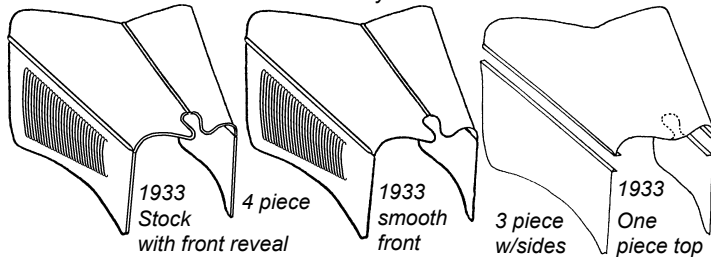

1933-34 Passenger Grille, Hood, Fenders and Running Boards, cont

1933 Passenger Stock and Street Rod Hoods

Steel hoods by Rootlieb.

1933 4 Piece Hoods

Stock 1933 had reveal on front of hood, hoods available with or without. Center hinge strip included with top panels, side panels include hinge rods. Handles and latch linkage not included.

1933 Hood Top	4 piece	1 Piece
Stock reveal	40-16710-AS 1000.00 ea	40-16710-A3 700.00 ea
Smooth, w/cap hole	40-16710-A 625.00 ea	40-16710-A3F 700.00 ea
Smooth, filled front		40-16710-A3L 875.00 ea
Louvered, w/cap hole	40-16710-AL 775.00 ea	40-16710-A3FL 875.00 ea
Louvered, filled front		40-16710-A3V 875.00 ea
Vee reveal, w/cap hole		40-16710-A3VC 875.00 ea
Vee reveal, filled front