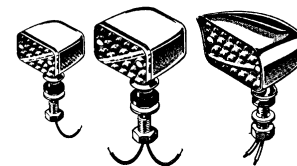

#### Large (2 1/2 w x 2 h x 2 3/4 d)

includes 12 v double filament bulb

HR-13302-TS	15.00 ea
-------------	----------

\* Parts with price listed as "not.avbl" are not known to be available at this time, but are listed for reference.