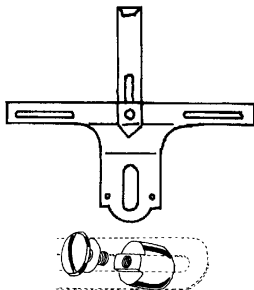

Bracket:		
B-13406-B	Plain	17.50 ea
B-13406-C	Stainless	27.50 ea

Plate Mounting Custom Bolts & Nuts

A-13406-MS	Chrome	7.50 pr

1932 Taillight Parts

B-13448	Taillight Rims, Stainless steel	5.00 ea
B-13450	Taillight Lens, glass, Red	12.50 ea
B-13450-BD	Taillight Lens, glass, Bluedot	15.00 ea
A-13451-BD	Glass blue dot w/chrome ring	7.50 pr
B-13461	Lens gasket, 2 used per lens	2.00 ea
A-13448-MS	Rim screw set, (for 2 taillights)	2.50 ea
A-13445	License Lens	7.50 ea
B-13446	License lens clips	5.00 pr
A-13784	Lens retaining snap ring	0.75 ea
A-13447	License Lens Gasket	1.00 ea
A-13412	Wiring Pigtail, (Wiring for 1 light)	7.50 set

1932-47 Pickup

1932-40 Station Wagon Taillights

Taillight Assemblies

Stainless steel bodies and rims. Includes red glass lens, gaskets, wiring and 12 volt bulbs. LH taillight has clear lens for license light.