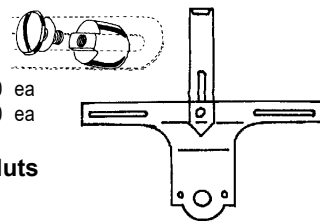

Rear License Plate Brackets

40-13406-B	black	15.00 ea
40-13406-C	stainless	25.00 ea

Plate Mounting Custom Bolts & Nuts

A-13406-MS	Chrome	7.50 pr
------------	--------	---------

1933-36 Passenger (33-48 Sedan Delivery) Taillight Parts