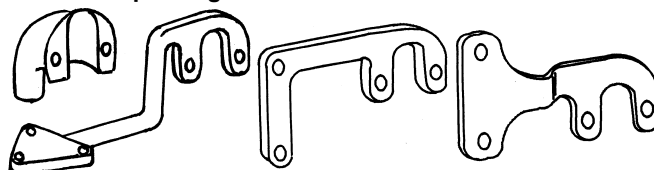

1932-47 Pickup Taillight Brackets

B-13470-B	1932-34 Bracket, cast steel, plain	35.00 ea
67-13470	1935-36 Bracket (no offset), Plain	17.50 ea
67-13470-C	1935-36 Bracket (no offset), Stainless	50.00 ea
77-13470	1937 Bracket w/bumper offset, plain, LH only	17.50 ea
91C-13470	1938-50 Bracket (no offset), plain	10.00 ea
91C-13470-C	1938-50 Bracket (no offset), chrome	17.50 ea
81Y-13470	1938-50 Bracket (bumper offset), RH, plain	12.50 ea
81Y-13471	1938-50 Bracket (bumper offset), LH, plain	12.50 ea
81Y-13470-C	1938-50 Bracket (bumper offset), RH, chrome	20.00 ea
81Y-13471-C	1938-50 Bracket (bumper offset), LH, chrome	20.00 ea
A-13467	Wire Shield, Plain	5.00 ea
A-13467-C	Wire Shield, Stainless	10.00 ea
PU-14578-S	Wire chrome conduit, 18"	12.50 pr

Station Wagon Taillight Brackets

B-13470-SW	1932	not.avbl
46-13470	1933-39	not.avbl
01A-13470	1940	not.avbl

Rear License Brackets

Bracket:		
A-13406	Black	10.00 ea
A-13406-C	Stainless	20.00 ea

Plate Mounting Custom Bolts & Nuts

A-13406-MS	Chrome	7.50 pr

1932-47 Pickup Taillight Parts

B-13448	Taillight Rims, Stainless steel	5.00 ea
B-13450	Taillight Lens, glass, Red	12.50 ea
B-13450-BD	Taillight Lens, glass, Bluedot	15.00 ea
A-13451-BD	Glass blue dot w/chrome ring	7.50 pr
B-13461	Lens gasket, 2 used per lens	2.00 ea
A-13448-MS	Rim screw set, (for 2 taillights)	2.50 ea
A-13445	License Lens	7.50 ea
B-13446	License lens clips	5.00 pr
A-13447	License Lens Gasket	1.00 ea
A-13412	Wiring Pigtail, (Wiring for 1 light)	7.50 set

* Parts with price listed as "not.avbl" are not known to be available at this time, but are listed for reference.