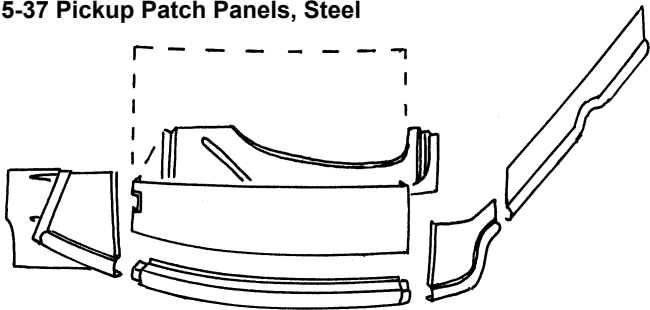

1935-37 Pickup Patch Panels, Steel

50-114	Cowl patch panels	not.avbl
50-836	Door Outer Patch Panels	not.avbl
50-836-TR	Door outer patch, tall, RH	not.avbl
50-836-TL	Door outer patch, tall, LH	not.avbl
50-836-I	Door inner patch panels, die stamped	not.avbl
50-939	Rocker Panels, 1935-37 Pickup & Panel	125.00 pr
50-870	Cab rear corner patch panels	not.avbl
50-850-E	Back of cab patch, with center detail	not.avbl

* Parts with price listed as "not.avbl" are not known to be available at this time, but are listed for reference.