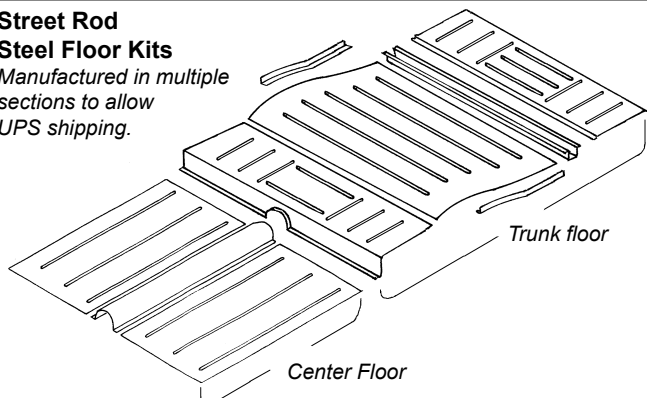

Street Rod

Steel Floor Kits

Manufactured in multiple sections to allow UPS shipping.

BN-371006	Center floor, floorboard to seat riser	250.00 ea
BN-351085	Trunk floor, Coupes, Sedans, Convertible	375.00 kit

*Measure from body bolt at hinge post to front of rear seat platform.

1939 Convertible Body Wood Parts

VWD-39CNV-DPST	Door post strip wood 39Cnv	135.00 pr
VWD-39CNV-DPTW	Diagonal wood strip 39Cnv	140.00 pr
VWD-39CNV-TWEL	Top well bot/back/side 39Cnv	325.00 set
VWD-39CNV-TWELE	Top well end wood 39CNV	110.00 pr
VWD-39CNV-BACK	Back tack wood strip 39CNV	120.00 set
VWD-39CNV-TOOL	Tool kit wood 39Cnv	40.00 set
VWD-39CNV-DAM	Rear water dam wood 39Cnv	40.00 pr
VWD-39CNV-DIV	Division panel wood strp 39Cnv	50.00 pr
VWD-39CNV-DIVS	Division panel wood 2pc 39Cnv	65.00 set

1938 Body Side Trim Clips & Bolts

81A-20001-A	Grille bar & hood louver clips (56), Std	15.00 set
81A-20004-A	Grille side & hood side clips (12), Std	10.00 set
81A-20004-B	Grille bars & hood side clips (10), Dlx	10.00 set
81A-20005	Body belt clips (58 pcs), Std or Dlx	20.00 set
81A-20006	Body belt bolts (14 pcs), Std or Dlx	15.00 set