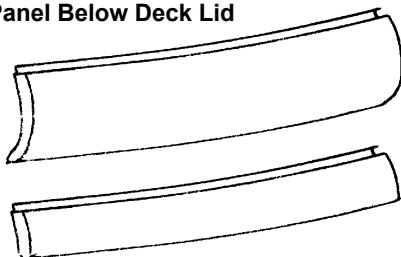

11A-7040320	1941-Early 1947 (full height)	350.00 ea
6A-7040320	1947-48 (half height)	85.00 ea
11A-725250-T	1941-Early 1947 tool tray	160.00 ea