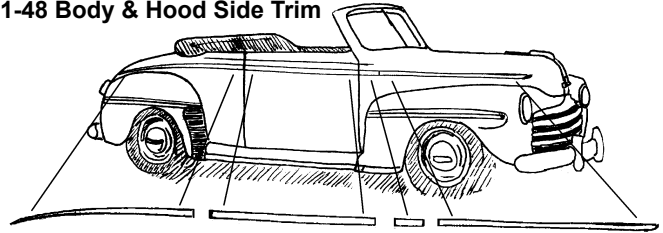

1941-48 Body & Hood Side Trim

Hood Side & Cowl Stainless Steel Trim Moldings

6A-16722/3-B	Hood Side Moldings	not.avbl
6A-7002328/9-B	Cowl Side Moldings	not.avbl

Front Door Stainless Steel Trim Moldings

6A-7020934/5-B	Tudor, Convertible, Sedan Coupe	175.00 pr
6A-7320934/5-B	5 Window Coupe, 4-Door, Sdn Dly	not.avbl

Rear Quarter Panel Stainless Steel Trim

6A-7029034/5-B	Tudor, Convertible, Sedan Coupe	not.avbl
6A-7329034/5-B	5 Window Coupe	not.avbl

1941-48 Body Side Trim Clips & Bolts

11A-20005	Body Side: 1941 Passenger, (61 pcs)	27.50 set
21A-20005	Body Side: 1942-46 Passenger, (56 pcs)	27.50 set
6A-20005	Body Side: 1947-48 Passenger, (56 pcs)	27.50 set
51A-20012	Deck trim: 1946 Passenger	7.50 set

1941-46 Door Window Reveal Trim Clip Sets

11A-20007	Reveal (2 doors, straight), 40 pcs	15.00 set
11A-20008	Reveal (2 doors, curved), 24 pcs	10.00 set
11A-20009	Reveal (4 doors, straight), 62 pcs	20.00 set
11A-20010	Reveal (4 doors, curved), 24 pcs	15.00 set

* Parts with price listed as "not.avbl" are not known to be available at this time, but are listed for reference.