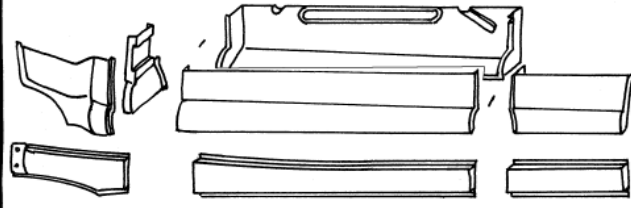

1941-48 Coupe, Convertible and Sedan Body Repair Parts

Street Rod Firewall and Front Floorboards

Fabricated steel

BN-421000	Firewall: Smallblock	400.00 ea
BN-421002	Firewall: Bigblock	475.00 ea
BN-421105	Firewall extension, LH, Convertibles	not.avbl
BN-421106	Firewall extension, RH, Convertibles	not.avbl
BN-421004	Floorboard & trans hump	325.00 ea
	Use with original firewalls	
BN-421001	Smallblock floorboard & trans hump	325.00 ea
BN-421003	Bigblock floorboard & trans hump	325.00 ea

Stock Front Floorboard Parts

11A-35190	Steering tube to floor seal, Passenger	15.00 ea
19A-35190	Steering tube to floor seal, Mercury	15.00 ea
11A-7001730	Steering tube to floormat seal	12.50 ea
91A-35184	Bumpers for brake & clutch pedals	12.50 pr
91A-7011136	Master cylinder cover in floor	12.50 ea

Patch Panels, Steel

Sedan Coupe, Tudor Sedan, and Convertible use 43 1/2" "long door" repair panels. Business Coupe, Sedan Delivery, and Fordor front door use 35 1/2" "short door" repair panels

	43 1/2" "long door"		35 1/2" short door	
RH cowl	11A-114-R	210.00 ea	11A-114-R	210.00 ea
LH cowl	11A-114-L	210.00 ea	11A-114-L	210.00 ea
RH door inner/outer	11A-236-IOR	225.00 ea	11A-336-IOR	225.00 ea
LH door inner/outer	11A-236-IOL	225.00 ea	11A-336-IOL	225.00 ea
RH rocker box front	11A-239-FR	150.00 ea	11A-239-FR	150.00 ea
LH rocker box front	11A-239-FL	150.00 ea	11A-239-FL	150.00 ea
RH rocker box center	11A-239-CR	185.00 ea	11A-339-CR	195.00 ea
LH rocker box center	11A-239-CL	185.00 ea	11A-339-CL	195.00 ea
RH rocker box rear	11A-239-RR	85.00 ea	11A-339-RR	95.00 ea
LH rocker box rear	11A-239-RL	85.00 ea	11A-339-RL	95.00 ea
Outer skin only	11A-239	70.00 pr		
RH Quarter	11A-250-R	150.00 ea	11A-350-R	150.00 ea
LH Quarter	11A-250-L	150.00 ea	11A-350-L	150.00 ea