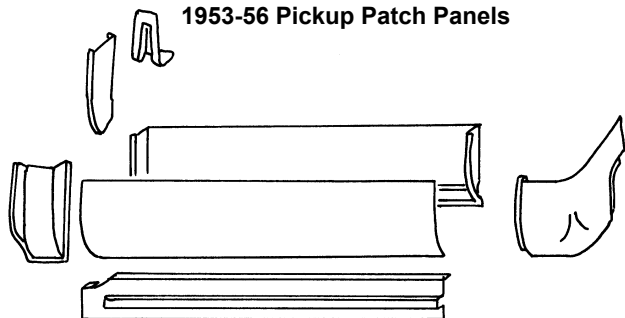

1953-56 Pickup Patch Panels

BAAA-8102054-PR	Cowl patch panels	160.00 pr
BAAA-8102056-PR	Front body mounts	70.00 pr
BAAA-8102042-PR	Door pillar replacement (w/hinge pocket)	100.00 pr
BAAA-8120200-PR	Door outer patch panels	135.00 pr
BAAA-8120124-PR	Door inner patch panels	90.00 pr
BAAA-8110110-PR	Rocker panels	120.00 pr
BAAA-8140302-PR	Cab corner patches	100.00 pr
BAAA-8110112-PR	Cab to running board seal retaining channel	20.00 pr

1953-56 Floor

BAAA-839-FL	Cab front floor LH, 1953-55	not.avbl
BAAA-839-FR	Cab front floor RH, 1953-55	not.avbl
B6C-839-FL	Cab front floor LH, 1956	not.avbl
B6C-839-FR	Cab front floor RH, 1956	not.avbl
B6C-839-BHC	Battery hole cover plate 1956	not.avbl

* Parts with price listed as "not.avbl" are not known to be available at this time, but are listed for reference.