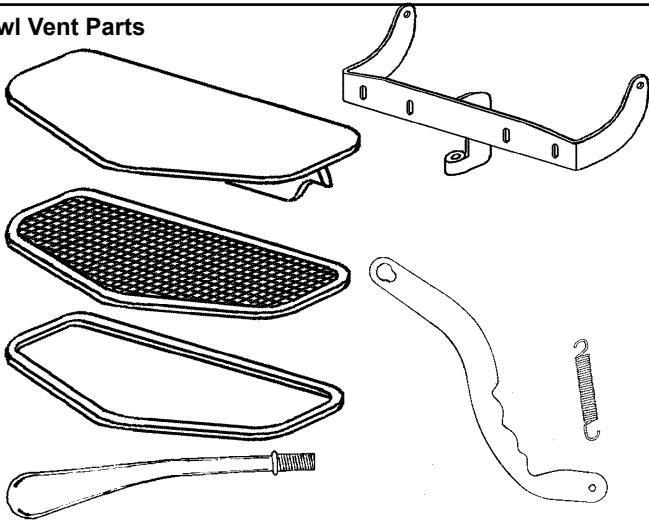

1933-34 Passenger Cowl & Dash Parts

Cowl Vent Parts

40-35337	Cowl Vent Handle, stainless	17.50 ea
40-700616	Cowl Vent Gasket, rubber	15.00 ea
40-700590	Cowl Vent Screen	50.00 ea
40-700600-B	Cowl Vent Lid, steel	90.00 ea
40-35260	Cowl Vent Hinge	50.00 ea
40-35269	Ratchet	10.00 ea
40-35276	Spring	5.00 ea