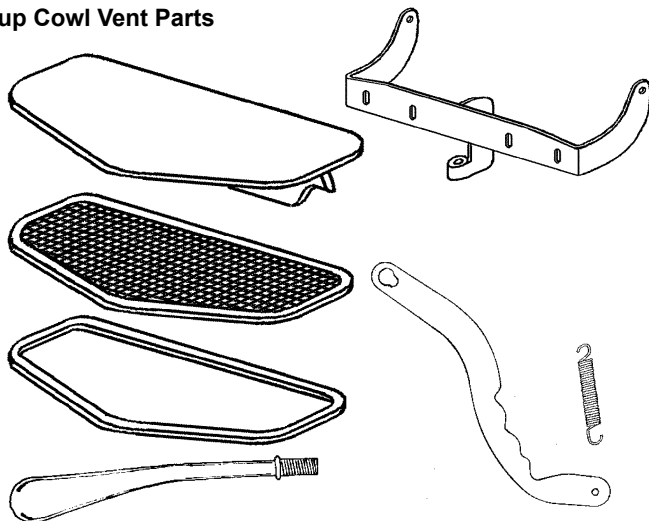

Custom Dash Knobs,

"Deco" or "Retro" Style

Mount	"Deco" polished aluminum
3/16" bore (set screw)	CH50-I5300-D 10.00 ea
1/4" bore (set screw)	CH50-I5310-D 10.00 ea
10-24 stud	CH50-I5320-D 10.00 ea
10-32 stud	CH50-I5330-D 10.00 ea

Custom Emblems

Chrome Plated

"Hotrod" H-16606-H 7.50 ea
"Streetrod" H-16606-S 7.50 ea

* Parts with price listed as "not.avbl" are not known to be available at this time, but are listed for reference.

1935-36 Cowl and Dash Parts

Passenger Cowl Vent Parts

40-35337	Handle, stainless	17.50 ea
48-700616	Gasket, rubber	15.00 ea
48-700590	Screen	27.50 ea
48-35269	Ratchet	20.00 ea

Pickup Cowl Vent Parts

40-35337	Cowl Vent Handle, stainless	17.50 ea
40-700616	Cowl Vent Gasket, rubber	15.00 ea
40-700590	Cowl Vent Screen	50.00 ea
40-700600-B	Cowl Vent Lid, steel	90.00 ea
40-35260	Cowl Vent Hinge	50.00 ea
40-35269	Ratchet	10.00 ea
40-35276	Spring	5.00 ea