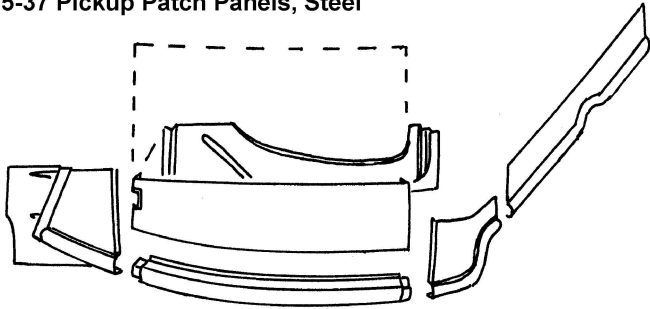

1935-37 Pickup Body Repair Parts

Original Style Firewall and Floor

50-700325	Front Floorboard (horizontal), wood	60.00 ea
50-700378	Transmission cover, die stamped	80.00 ea

Street Rod Firewalls and Front Floorboards *Steel*

Recessed Firewall:

Smallblock		
BN-351000	475.00 ea	

Floorboard & Trans Cover

use with smallblock firewall		
BN-351002	350.00 ea	

use with stock firewall		
BN-351002-S	350.00 ea	

Floor Panels

50-835	Panel under seat	125.00 ea
--------	------------------	-----------

1935-37 Pickup Patch Panels, Steel

50-114	Cowl patch panels	150.00 pr
50-836	Door Outer Patch Panels	70.00 pr
50-836-TR	Door outer patch, tall, RH	160.00 ea
50-836-TL	Door outer patch, tall, LH	160.00 ea
50-836-I	Door inner patch panels, die stamped	100.00 pr
50-939	Rocker Panels, 1935-37 Pickup & Panel	105.00 pr
50-870	Cab rear corner patch panels	85.00 pr
50-850-E	Back of cab patch, with center detail	60.00 ea