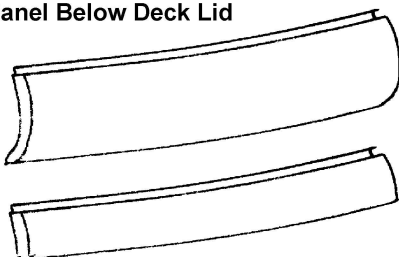

11A-7040320	1941-Early 1947 (full height)	325.00 ea
6A-7040320	1947-48 (half height)	85.00 ea
11A-725250-T	1941-Early 1947 tool tray	150.00 ea

Body Drip Rails

Steel, 4' lengths form to fit

78-7050834-48	Coupes and Sedans	120.00 ea

Street Rod Replacement Floor Kits. These steel floor replacement kits extend from the front floorboards to the trunk area. Driveline tunnel has been redesigned for a flatter look. Manufactured in multiple pieces allowing UPS shipping.

Coupes, Sedans, Convertibles

BN-421034	Center floor (floor to trunk)	325.00 ea
BN-421084	Trunk floor	250.00 kit
BN-421090	Rear seat riser kit	325.00 kit

Station Wagon

BN-421200	Center floor (floor to trunk)	325.00 ea
BN-421201	Rear deck floor	350.00 ea

1941 Convertible Body Wood

VWD-41CNV-SEATH	Rear seat heel board	70.00 ea
VWD-41CNV-SEATB	Rear seat hyd cvr wood	90.00 ea

1946-48 Convertible Body Wood

VWD-48CNV-SEAT	Rear seat heel board	60.00 ea
VWD-48CNV-PACK	Package tray wood	60.00 ea