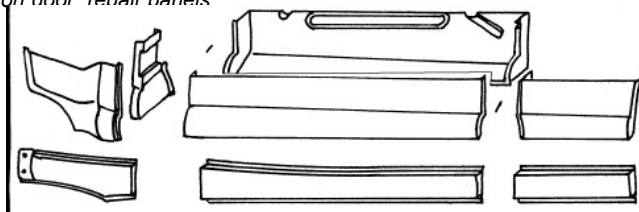

1941-48 Coupe, Convertible and Sedan Body Repair Parts

Street Rod Firewall and Front Floorboards

Fabricated steel

BN-421000	Firewall: Smallblock	400.00 ea
BN-421002	Firewall: Bigblock	475.00 ea
BN-421105	Firewall extension, LH, Convertibles	not.avbl
BN-421106	Firewall extension, RH, Convertibles	not.avbl
BN-421004	Floorboard & trans hump Use with original firewalls	325.00 ea
BN-421001	Smallblock floorboard & trans hump	325.00 ea
BN-421003	Bigblock floorboard & trans hump	325.00 ea

Stock Front Floorboard Parts

11A-35190	Steering tube to floor seal, Passenger	15.00 ea
19A-35190	Steering tube to floor seal, Mercury	15.00 ea
11A-7001730	Steering tube to floormat seal	10.00 ea
91A-35184	Bumpers for brake & clutch pedals	7.50 pr
91A-7011136	Master cylinder cover in floor	7.50 ea

Patch Panels, Steel

Sedan Coupe, Tudor Sedan, and Convertible use 43 1/2" "long door" repair panels. Business Coupe, Sedan Delivery, and Fordor front door use 35 1/2" "short door" repair panels

	43 1/2" "long door"		35 1/2" short door	
RH cowl	11A-114-R	210.00 ea	11A-114-R	210.00 ea
LH cowl	11A-114-L	210.00 ea	11A-114-L	210.00 ea
RH door inner/outer	11A-236-IOR	225.00 ea	11A-336-IOR	225.00 ea
LH door inner/outer	11A-236-IOL	225.00 ea	11A-336-IOL	225.00 ea
RH rocker box front	11A-239-FR	130.00 ea	11A-239-FR	130.00 ea
LH rocker box front	11A-239-FL	130.00 ea	11A-239-FL	130.00 ea
RH rocker box center	11A-239-CR	185.00 ea	11A-339-CR	185.00 ea
LH rocker box center	11A-239-CL	185.00 ea	11A-339-CL	185.00 ea
RH rocker box rear	11A-239-RR	85.00 ea	11A-339-RR	85.00 ea
LH rocker box rear	11A-239-RL	85.00 ea	11A-339-RL	85.00 ea
Outer skin only	11A-239	60.00 pr		
RH Quarter	11A-250-R	145.00 ea	11A-350-R	145.00 ea
LH Quarter	11A-250-L	145.00 ea	11A-350-L	145.00 ea