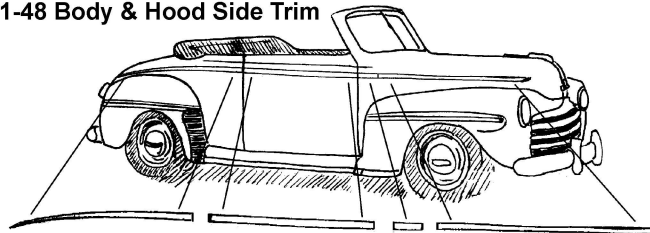

1941-48 Body & Hood Side Trim

Hood Side & Cowl Stainless Steel Trim Moldings

6A-16722/3-B	Hood Side Moldings	not.avbl
6A-7002328/9-B	Cowl Side Moldings	not.avbl

Front Door Stainless Steel Trim Moldings

6A-7020934/5-B	Tudor, Convertible, Sedan Coupe	175.00 pr
6A-7320934/5-B	5 Window Coupe, 4-Door, Sdn Dly	not.avbl

Rear Quarter Panel Stainless Steel Trim

6A-7029034/5-B	Tudor, Convertible, Sedan Coupe	not.avbl
6A-7329034/5-B	5 Window Coupe	not.avbl

1941-48 Body Side Trim Clips & Bolts

11A-20005	Body Side: 1941 Passenger, (61 pcs)	20.00 set
21A-20005	Body Side: 1942-46 Passenger, (56 pcs)	20.00 set
6A-20005	Body Side: 1947-48 Passenger, (56 pcs)	20.00 set
51A-20012	Deck trim: 1946 Passenger	7.50 set

1941-46 Door Window Reveal Trim Clip Sets

11A-20007	Reveal (2 doors, straight), 40 pcs	12.50 set
11A-20008	Reveal (2 doors, curved), 24 pcs	7.50 set
11A-20009	Reveal (4 doors, straight), 62 pcs	17.50 set
11A-20010	Reveal (4 doors, curved), 24 pcs	10.00 set

* Parts with price listed as "not.avbl" are not known to be available at this time, but are listed for reference.