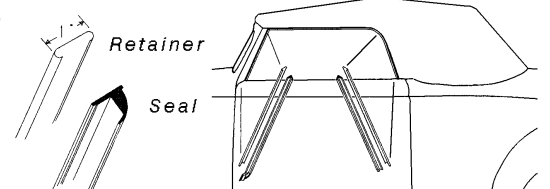

Top Irons and Bows: Convertible Sedan

48-7650548-S	Top Iron Rest Pads in Quarter Panel Top Well	10.00 pr
48-743196-S	Center pillar pad set	90.00 set
48-747162-S	Top hinge pad set (4 pc)	45.00 set
68-764555-2S	Top wood 2 side pieces	225.00 pr
48-744855-3	Rear bow, Oak, 1935 (slantback)	600.00 ea
68-744855-3	Rear bow, Oak, 1936 (with trunk lid)	650.00 ea

Back Window Frames (glass not included)

(24 "x 6 7/8" od)

Stainless outer/tan inner:
48-37639-PL not.avbl

Convertible Top & Windshield Post to Window Seals

1932-1939 Top to window seals are 1" wide.

1935-36 only had seal at front and back of window.